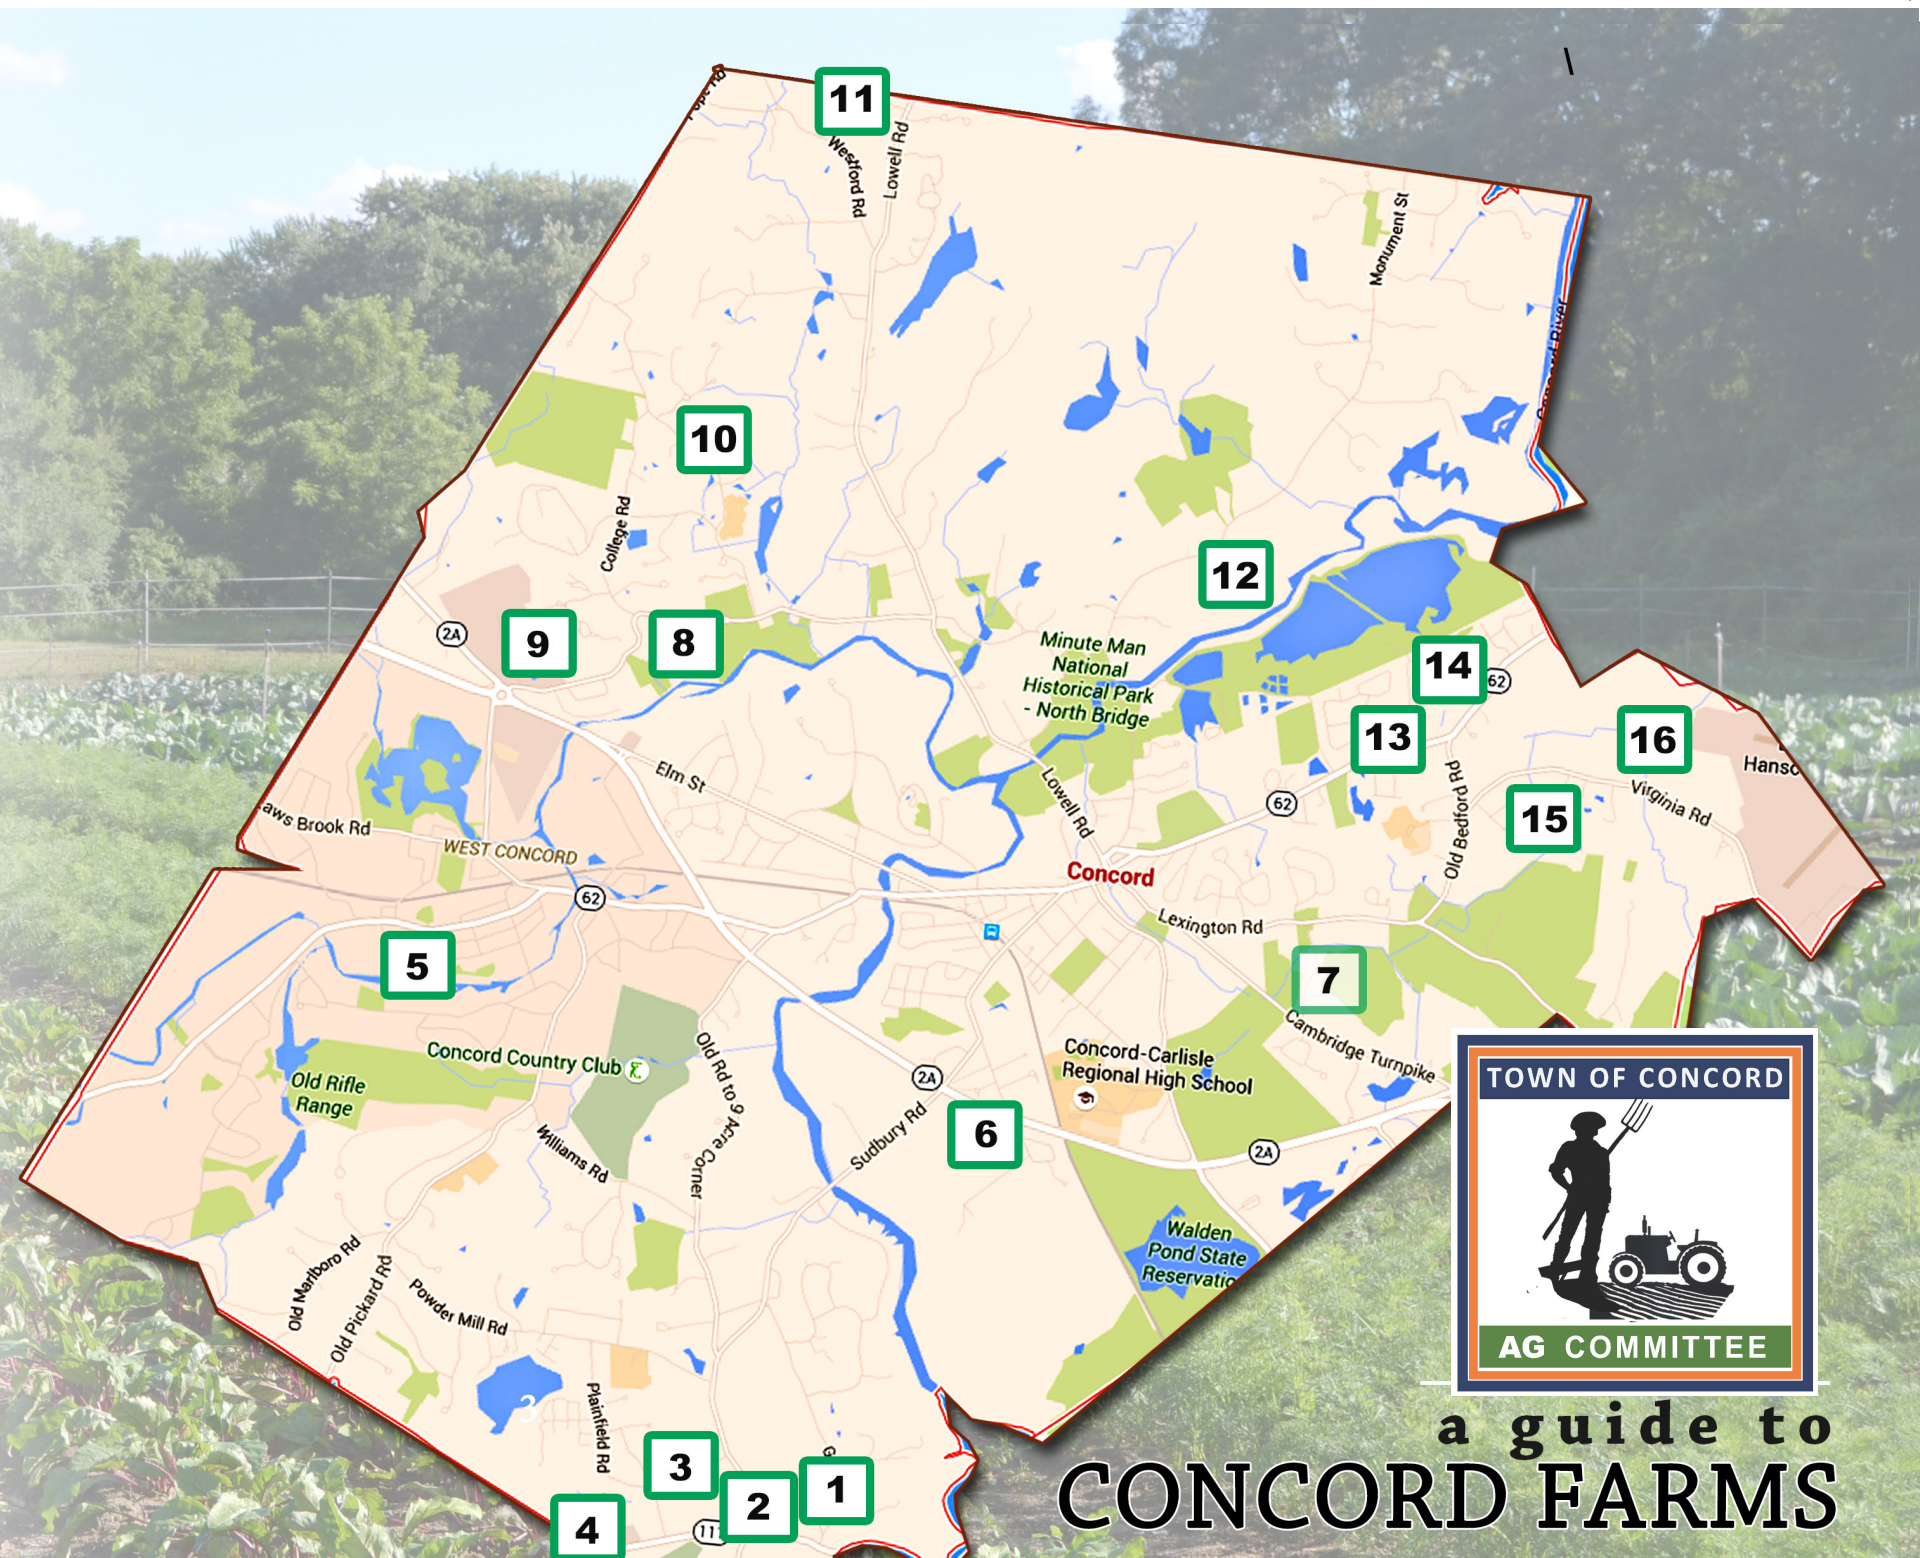

CONCORD FARM COMMUNITY

Updated February 2025

1 BRIGHAM FARMSTAND AND GREENHOUSE
82 Fitchburg Turnpike
www.brighamfarmconcordma.com
(Seasonal Farmstand)

2 MACONE FARM
94 Fitchburg Turnpike
(Wholesale)

3 VERRILL FARM
11 Wheeler Road
www.verrillfarm.com
(Farmstand and CSA, Open year-round)

4 COLONIAL GARDENS
442 Fitchburg Turnpike
www.colonialgardensflorist.com
(Open year-round)

5 MARSHALL FARM
171 Harrington Avenue
www.marshallfarm.com
(Seasonal Farmstand)

6 WALDEN WOODS PROJECT
1047 Concord Turnpike
www.walden.org
(Non-profit Seasonal Farmstand and CSA)

7 MILLBROOK FARM
215 Cambridge Turnpike
(Seasonal Farmstand)

8 BARRETT'S MILL FARM
449 Barretts Mill Road
www.barrettsmillfarm.com
(Seasonal Farmstand and CSA)

9 MCI
965 Elm Street
(Massachusetts Correctional Institution)

10 SILFERLEAF FARM
460 Strawberry Hill Road
www.facebook.com/Silferleafarm
(PYO and Wholesale Fall Raspberries)

11 SALTBOX FARM
40 Westford Road
www.saltboxfarmconcord.com
(CSA and Wholesale)

12 HUTCHINS FARM
754 Monument Street
www.hutchinsfarm.com
(Seasonal Farmstand)

13 ROTONDO FARM
737 Bedford Street
(Seasonal Farmstand)

14 SCIMONE FARM
505 Old Bedford Road, Rte 62
farmer1925@yahoo.com
978.201.1165
(Seasonal Farmstand)

15 KENNEY FARM
88 Virginia Road
(Wholesale)

16 GAINING GROUND
341 Virginia Road
www.gainingground.org
(Non-profit)

a guide to
CONCORD FARMS